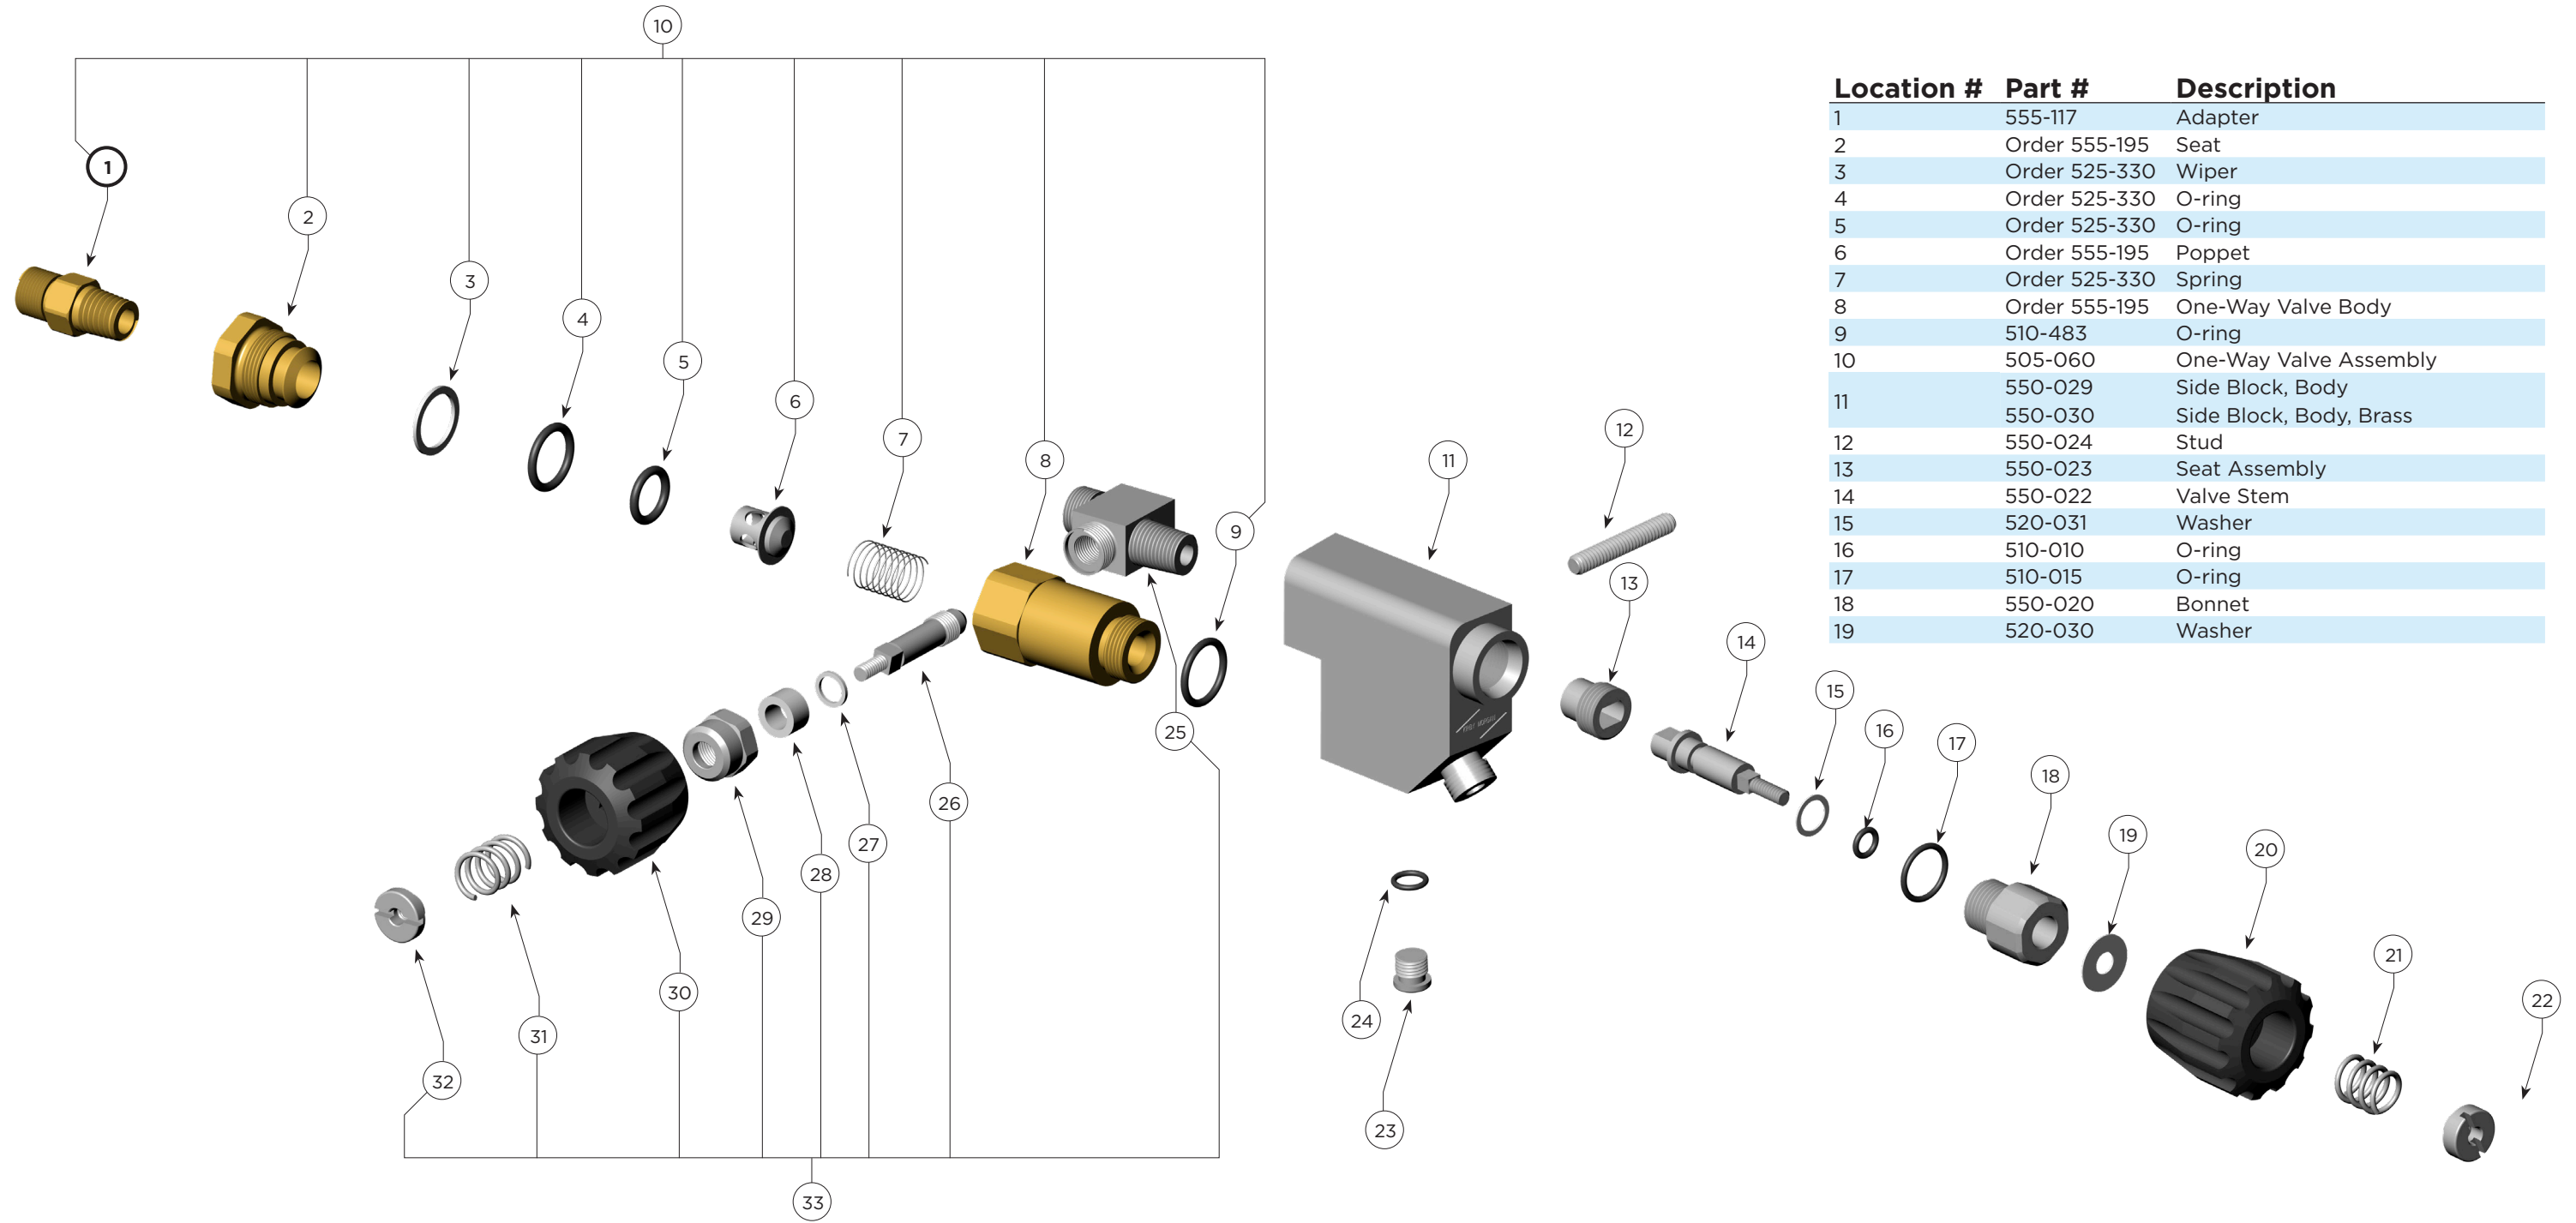

Side Block Assembly P/N 505-024 (Chromed) & 505-025 (Brass)

Location #	Part #	Description
1	555-117	Adapter
2	Order 555-195	Seat
3	Order 525-330	Wiper
4	Order 525-330	O-ring
5	Order 525-330	O-ring
6	Order 555-195	Poppet
7	Order 525-330	Spring
8	Order 555-195	One-Way Valve Body
9	510-483	O-ring
10	505-060	One-Way Valve Assembly
11	550-029	Side Block, Body
	550-030	Side Block, Body, Brass
12	550-024	Stud
13	550-023	Seat Assembly
14	550-022	Valve Stem
15	520-031	Washer
16	510-010	O-ring
17	510-015	O-ring
18	550-020	Bonnet
19	520-030	Washer

Location #	Part #	Description
20	520-524	Flex Knob, Steady Flow
21	535-802	Spring
22	550-019	Lock Nut
	550-250	Lock Nut, Brass
23	550-095	Plug w/O-ring
24	310-003	O-ring - Included w/loc. #23)
25	550-140	Emergency Valve Body
	550-248	Emergency Valve Body, Brass
26	550-138	Valve Stem, Emergency

Location #	Part #	Description
27	540-095	Packing Washer
28	520-024	Packing
29	550-091	Packing Nut
30	520-525	Flex Knob, Emergency Valve
31	535-802	Spring
32	550-019	Locknut
	550-250	Lock Nut, Brass
33	505-070	Emergency Valve Assembly
	505-080	Emergency Valve Assembly, Brass